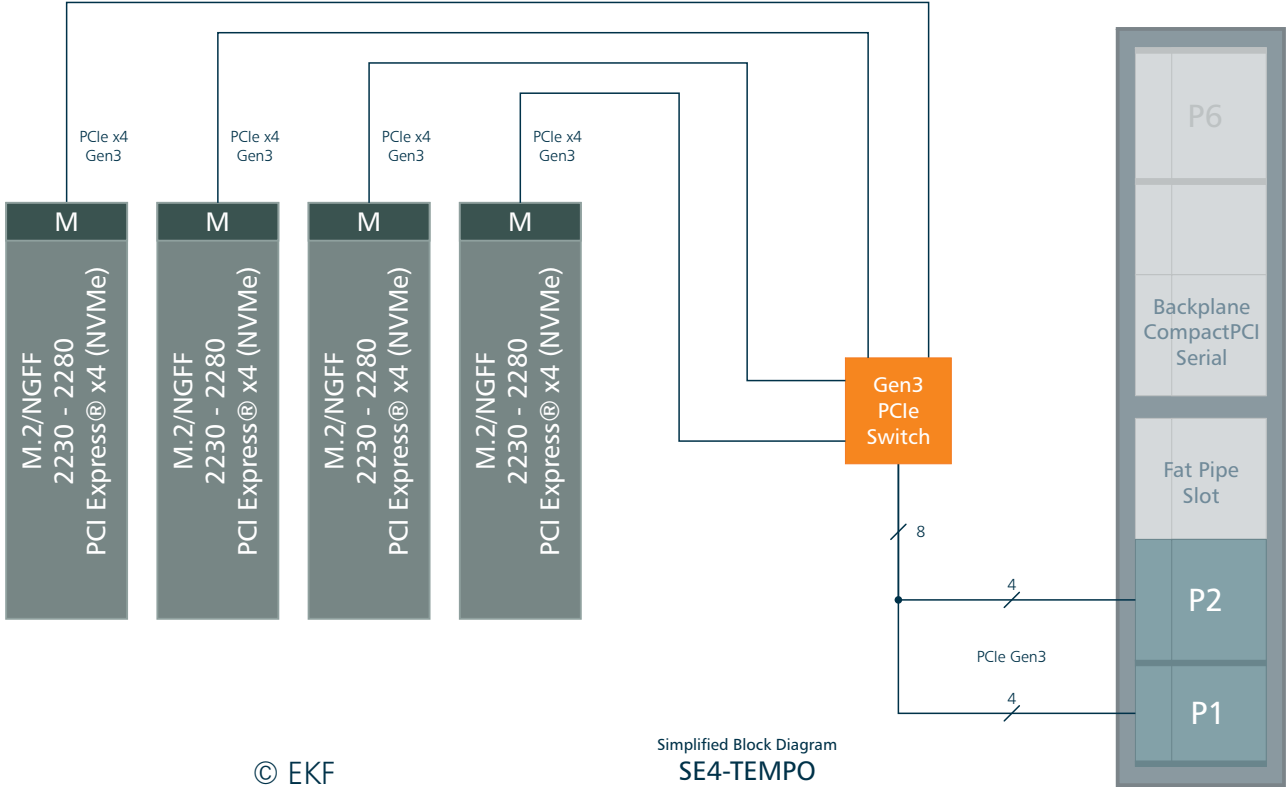

Front Panel I/O

© EKF  
ekf.com

Simplified Block Diagram  
**SE4-TEMPO**  
CompactPCI® Serial  
Quad M.2 NVMe SSD  
© EKF • ekf.com